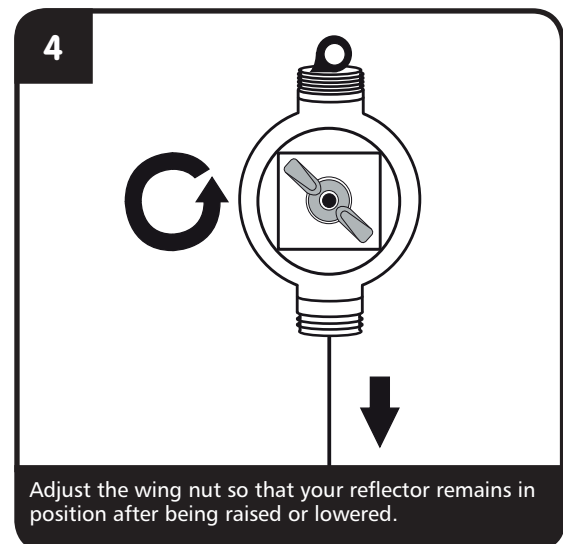

Ezi-Roll Light Hangers - Instructions

page 1/1

Overview

Thank you for purchasing a pair of Ezi-Roll Light Hangers. You can now hang up your reflector and adjust its height with minimum fuss.

Product Information

Ezi-Roll Light Hangers save you so much time and hassle, and make it incredibly easy to ensure your lights are always at the optimum height for your plants. Suspend your light reflector from a pair and then adjust its height simply by gently pulling it up or down.

Instructions for Use

Order Hotline:
0845 345 5177

Technical Help: **0845 345 5176**
www.growell.co.uk