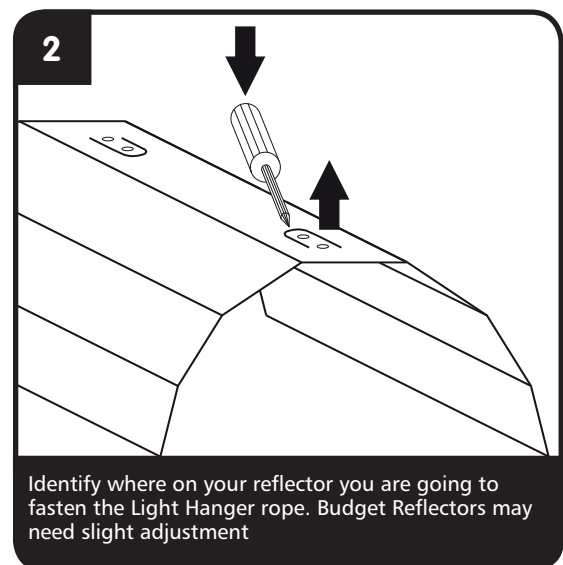

Ezi-Roll Light Hangers - Instructions

page 1/1

Overview

Thank you for purchasing a pair of Ezi-Roll Light Hangers. You can now hang up your reflector and adjust its height with minimum fuss.

Product Information

Ezi-Roll Light Hangers save you so much time and hassle, and make it incredibly easy to ensure your lights are always at the optimum height for your plants. Suspend your light reflector from a pair and then adjust its height simply by gently pulling it up or down.

Instructions for Use

Order Hotline:
0845 345 5177

Technical Help: **0845 345 5176**
www.growell.co.uk