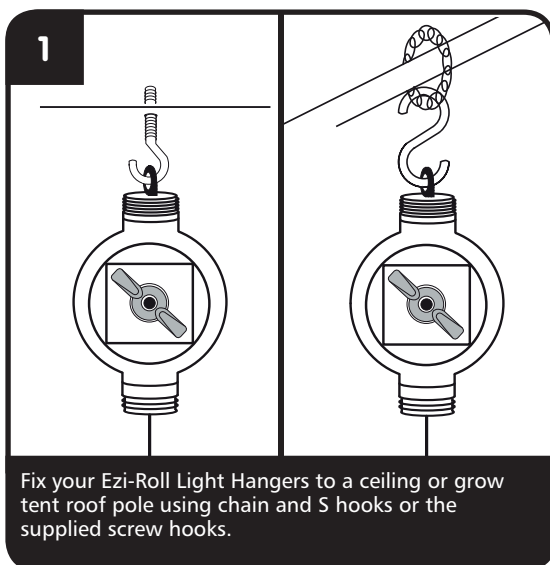

Ezi-Roll Light Hangers - Instructions

page 1/1

Overview

Thank you for purchasing a pair of Ezi-Roll Light Hangers. You can now hang up your reflector and adjust its height with minimum fuss.

Product Information

Ezi-Roll Light Hangers save you so much time and hassle, and make it incredibly easy to ensure your lights are always at the optimum height for your plants. Suspend your light reflector from a pair and then adjust its height simply by gently pulling it up or down.

Instructions for Use

Order Hotline:
0845 345 5177

Technical Help: **0845 345 5176**
www.growell.co.uk