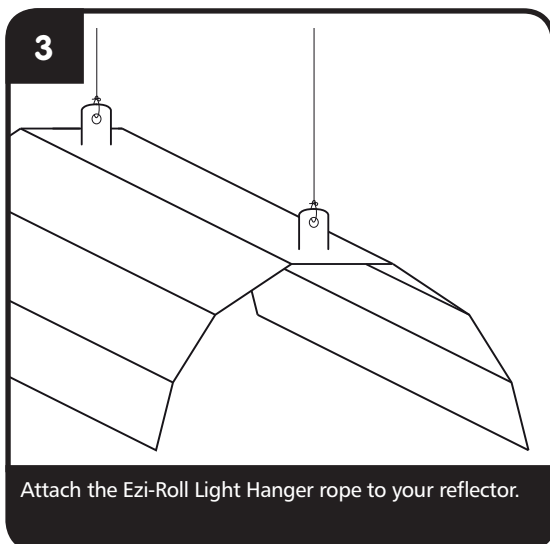

Ezi-Roll Light Hangers - Instructions

page 1/1

Overview

Thank you for purchasing a pair of Ezi-Roll Light Hangers. You can now hang up your reflector and adjust its height with minimum fuss.

Product Information

Ezi-Roll Light Hangers save you so much time and hassle, and make it incredibly easy to ensure your lights are always at the optimum height for your plants. Suspend your light reflector from a pair and then adjust its height simply by gently pulling it up or down.

Instructions for Use

Order Hotline:
0845 345 5177

Technical Help: **0845 345 5176**
www.growell.co.uk